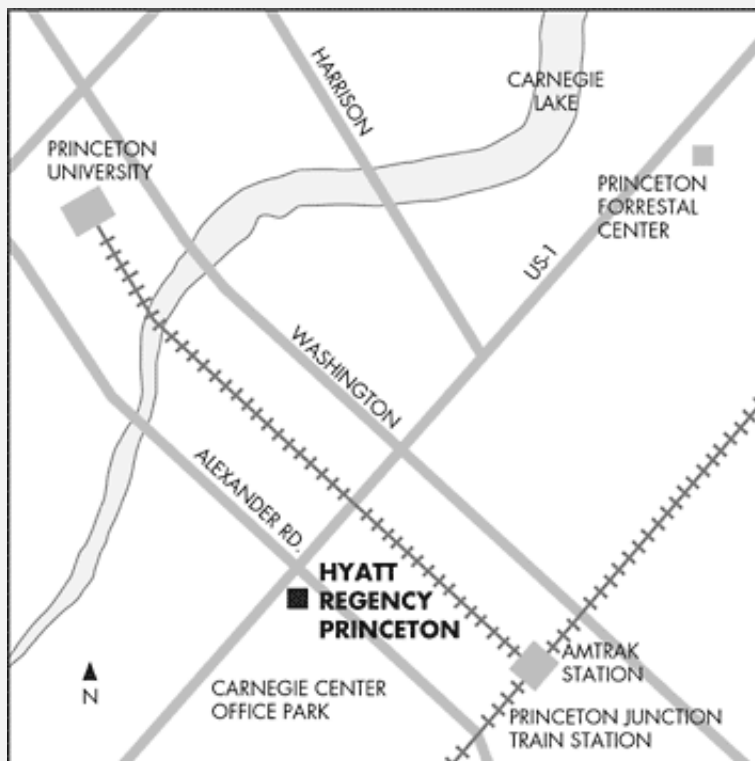

The following are the details of the event

What: Media Briefing
When: Wednesday, August 27, 2003, at 1 p.m. EDT
Location: Austin Room
Hyatt Regency Princeton
102 Carnegie Center
Princeton, N.J. 08540
609-987-1234
Time: 1:00 p.m. EDT

MAPS & DIRECTIONS

[← HOTEL HOME](#)
[HYATT REGENCY PRINCETON](#)

[PRINT](#)

Hotel Address

102 Carnegie Center
Princeton, New Jersey
08540-6293 USA

Directions

From the North:

Take the New Jersey Turnpike South to Exit 9 (New Brunswick). After the toll, stay right, take Route 18 North 1/2 mile. From Route 18, take Route 1 South 18 miles. Exit Alexander Road East. Proceed two traffic lights and turn right into Carnegie Center. Take first right into hotel entrance.

From the South:

Take I-295 north to Exit 67A (Route 1 North-New Brunswick). Proceed on Route 1 North 3 1/2 miles to Princeton area, exit right to Alexander Road East. At traffic light make right onto Alexander Road East. Proceed to next traffic light and make another right. Hotel entrance is on right..