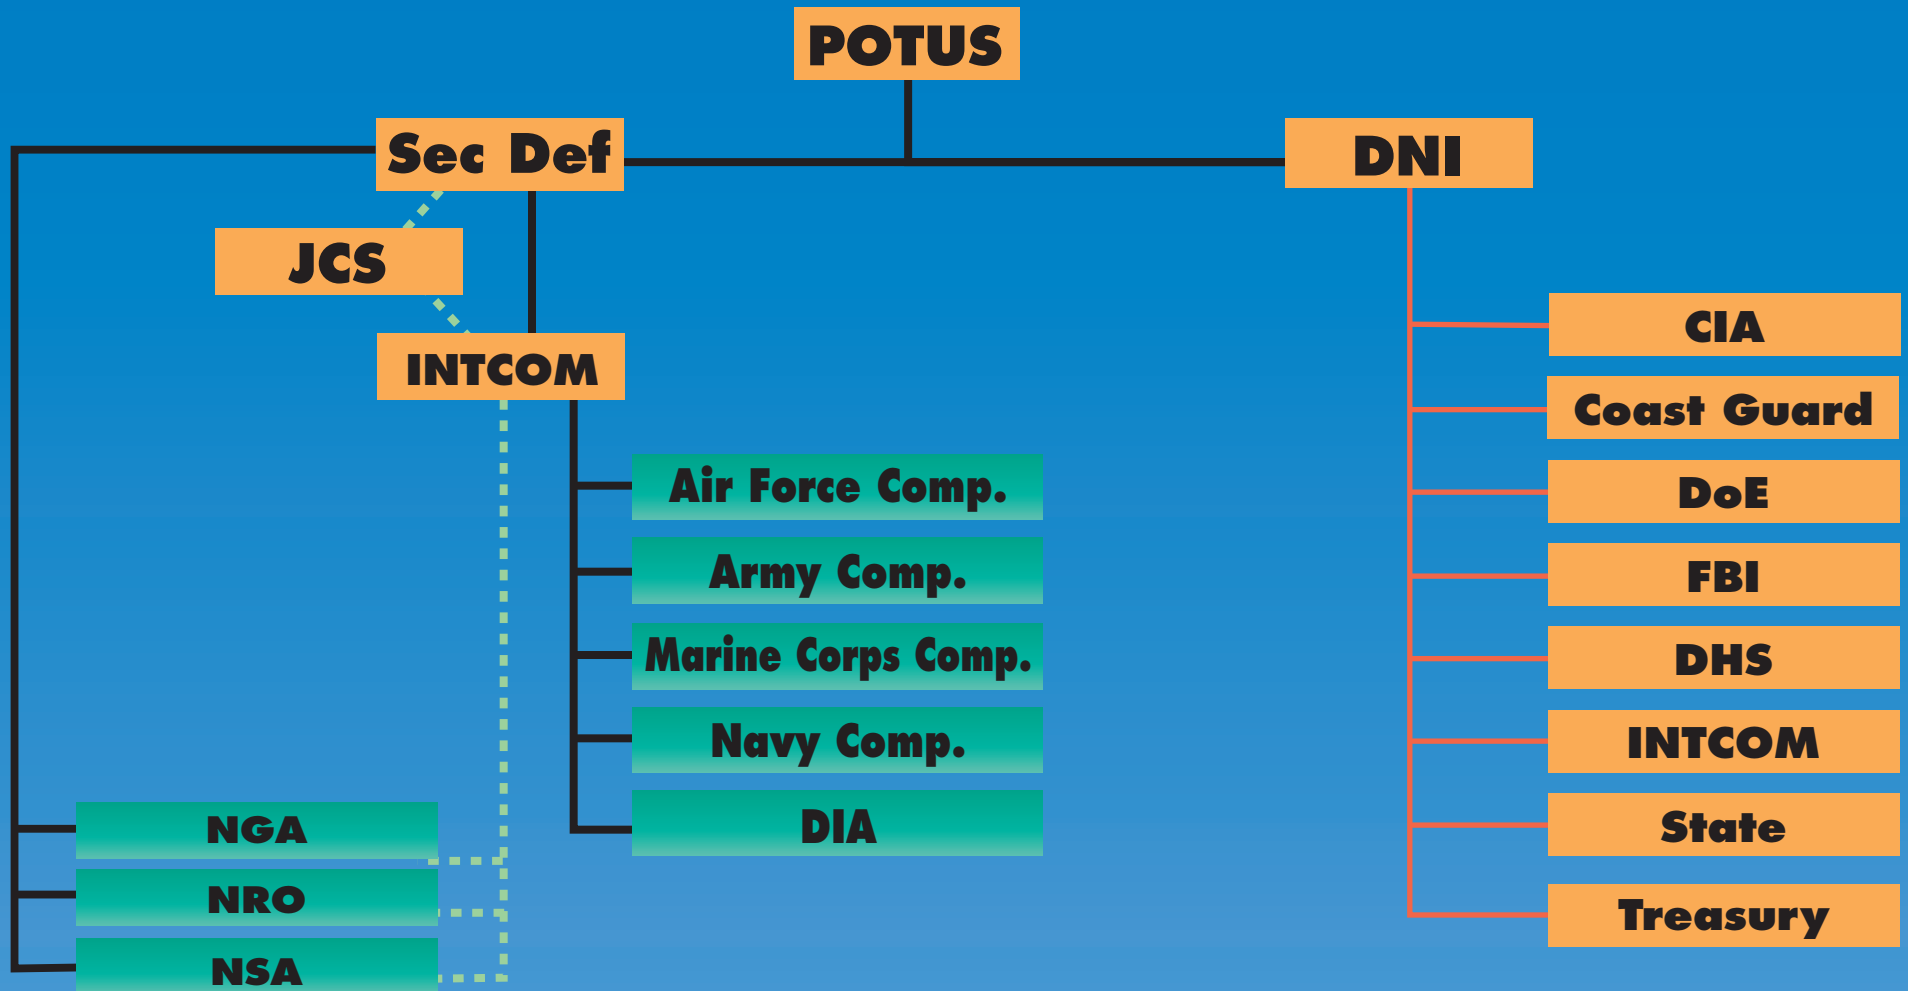

Intelligence Community: Military Reorganization Act of 2005

Legend

— = Command — (red) = Coordinate - - - (green) = Report Through